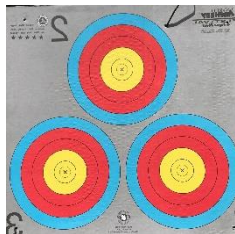

Animal

Vegas

General

Archers must be at least 13 years of age. Guests under 18 must have an adult resident with them. A valid Resident ID or guest ID is required.

The archery club organizes a variety of shooting events throughout the year including winter and summer team league shoots and fun shoots. Tournaments generally are open to non-resident archers ages 13 and older. In addition, our social committee organizes seasonal social events.